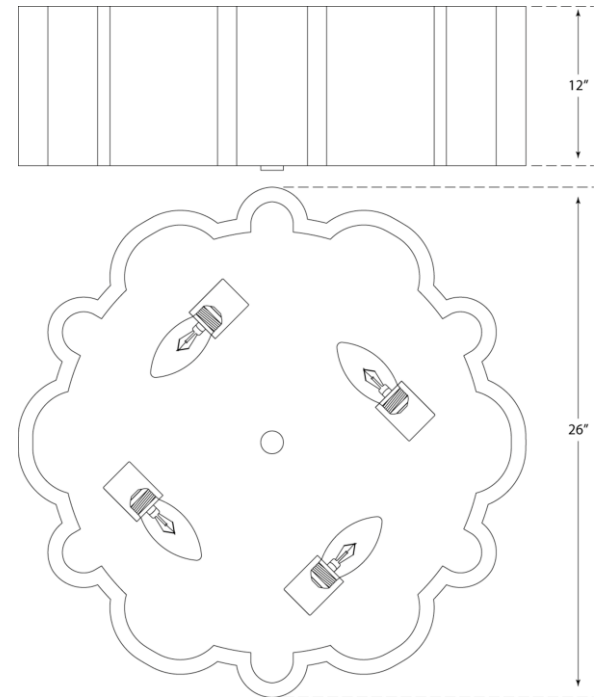

SPEC SHEET

Markos Flush Mount
Item # AH 4021GM-FG

Designer: Alexa Hampton

Height: 12"

Width: 26"

Finishes: GM, NB, PN

Glass Options: FA

Socket: 4 - E26 Keyless

Wattage: 4 - 60 B

circa LIGHTING®