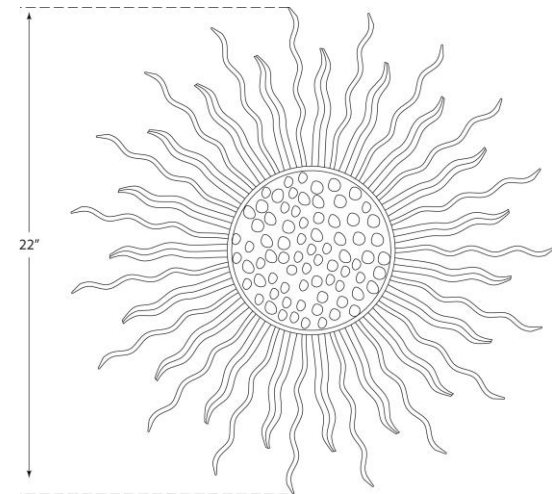

SPEC SHEET

Ré Flush Mount

Item # SK 4000GI

Designer: Suzanne Kasler

Height: 6"

Width: 22"

Canopy: 5" Round

Finishes: GI

Socket: 2 - E12 Candelabra

Wattage: 2 - 60 B

Note: Ceiling or Wall Mount

circa LIGHTING®