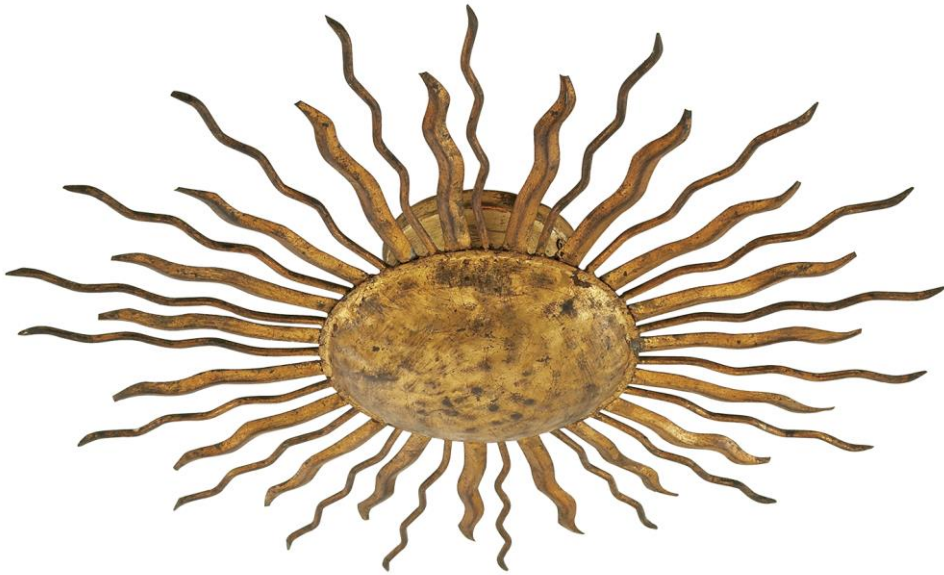

SPEC SHEET

Ré Flush Mount

Item # SK 4000GI

Designer: Suzanne Kasler

Height: 6"

Width: 22"

Canopy: 5" Round

Finishes: GI

Socket: 2 - E12 Candelabra

Wattage: 2 - 60 B

Note: Ceiling or Wall Mount

circa LIGHTING®