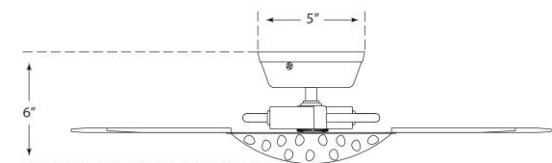

SPEC SHEET

Ré Flush Mount

Item # SK 4000GI

Designer: Suzanne Kasler

Height: 6"

Width: 22"

Canopy: 5" Round

Finishes: GI

Socket: 2 - E12 Candelabra

Wattage: 2 - 60 B

Note: Ceiling or Wall Mount

circa LIGHTING®